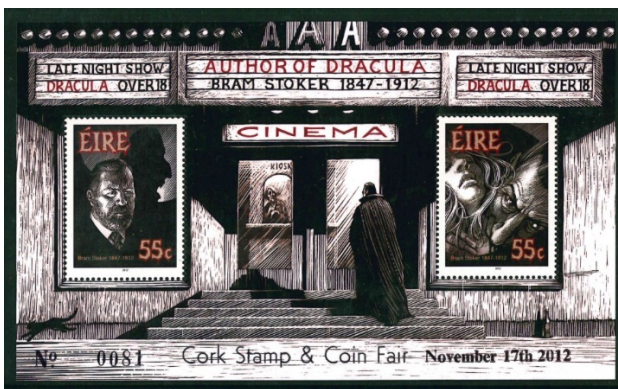

CEXS 011 2011 Cork Stamp & Coin Exhibition Door Souvenir with Black overprint fine unmounted mint (1000). **Euro 9.75**

CEXS 012 2011 Cork Stamp & Coin Exhibition Patron Souvenir with Red overprint fine unmounted mint (50). **Euro 59.75**

CEXS 14

CEXS 014 2012 Cork Stamp & Coin Exhibition Door Souvenir with Black overprint fine unmounted mint (1000). **Euro 9.75**

CEXS 015 2012 Cork Stamp & Coin Exhibition Patron Souvenir with Red overprint fine unmounted mint (100). **Euro 59.75**

CEXS 016 2012 Cork Stamp & Coin Exhibition Door Souvenir with Black overprint inverted fine unmounted mint. **Euro 59.75**

CEXS 019 2013 Cork Stamp & Coin Exhibition Door Souvenir with Black overprint inverted fine unmounted mint. **Euro 59.75**